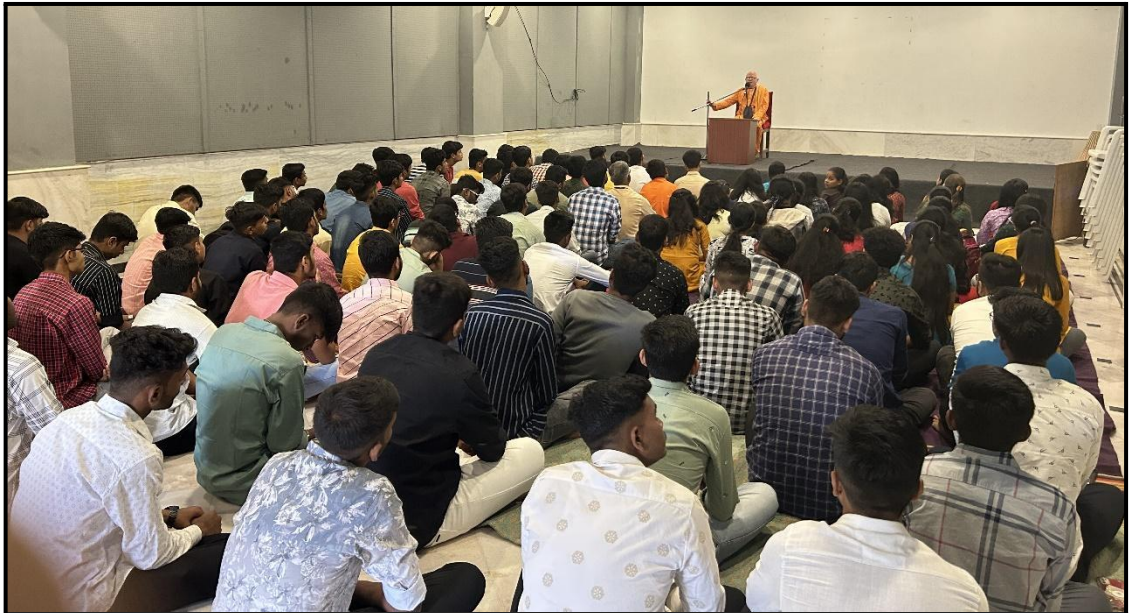

Department of Engineering Sciences, Marathwada Mitra Mandal's Institute of Technology (MMIT), Lohgaon, Pune has organized "Expert session on "Concentration Improvement for Academic Progress" on dated 18th February 2023.
08.30am for First Year Engineering Students

Details are as follows:

Time: 08.30:00 AM

Date: 18th February 2023

Venue: ISKCON New Vedic Cultural Center, Pune,

Speaker: Mr. Chaitanya Chandra Prabhu & Mr. Varad Raj Prabhu.

Session is started by Mr. Chaitanya Chandra Prabhu with chanting of Hare Krishna mantra & then guided students about how to improve concentration by giving various day to day life examples. Mr. Varad Raj Prabhu also motivated students by giving examples from Bhagavad Gita. After the session students had a prasad at temple, students enjoyed the visit & gained good experience as well as knowledge. Mr. Varad Raj Prabhu was felicitated by Prof. Anil G. Darekar by giving College diary & donation to the temple.

Total Duration of session is 1 hr.

Total Participants: 78

Glimpses of the Expert Session

Mr. Chaitanya Chandra Prabhu while guiding FE Students

Mr. Varad Raj Prabhu while motivating FE Students

Prof. Anil G. Darekar while giving vote of thanks