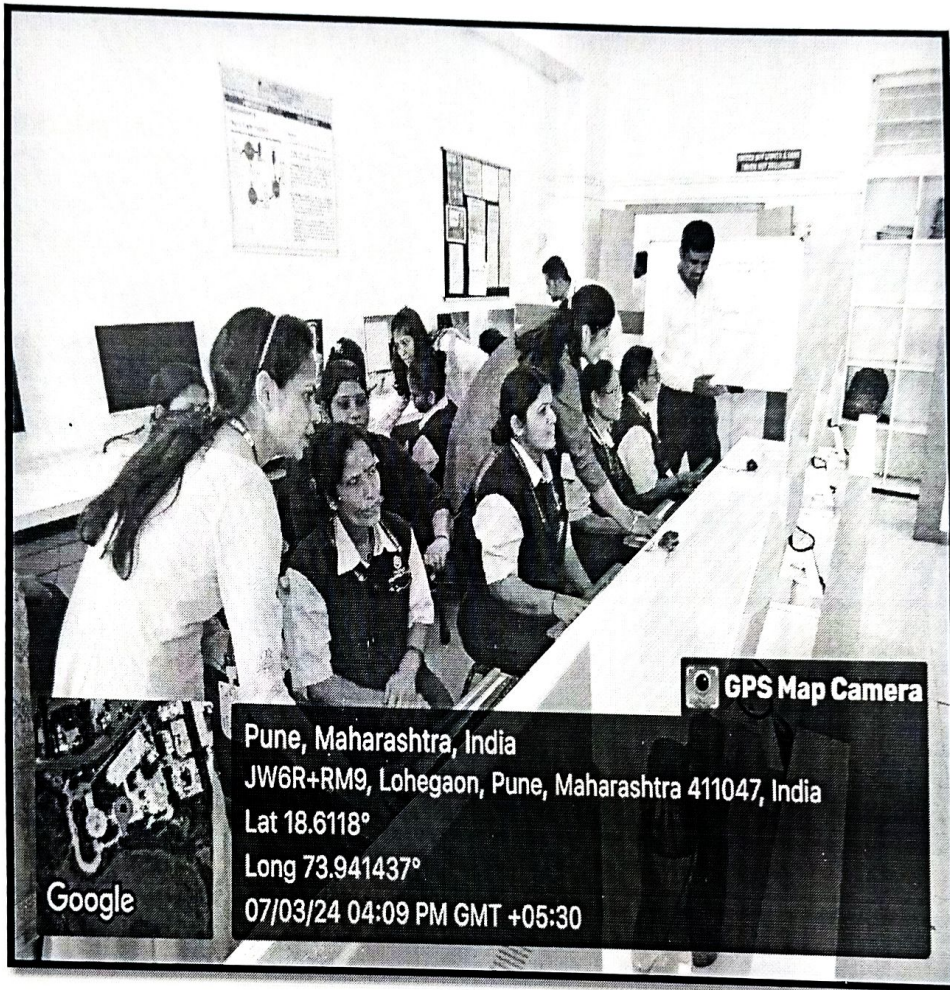

"Techno - Social Excellence"
**Marathwada Mitramandal's
Institute of Technology (MMIT)**

Accredited with "A" Grade by NAAC
Survey No. 35, Vadgaon Shinde Road, Lohegaon, Pune - 411 047
Approved by AICTE, New Delhi, Recognised by DTE, M.S.Mumbai, Affiliated to Savitribai Phule Pune University
Email : principal@mmit.edu.in Website : www.mmit.edu.in
Tel No. : +91 7447786623 / +91 7447786624

DTE Institute Code : 6203

GPS Map Camera

Pune, Maharashtra, India
JW6R+RM9, Lohegaon, Pune, Maharashtra 411047, India
Lat 18.6118°
Long 73.941437°
07/03/24 04:09 PM GMT +05:30

Google